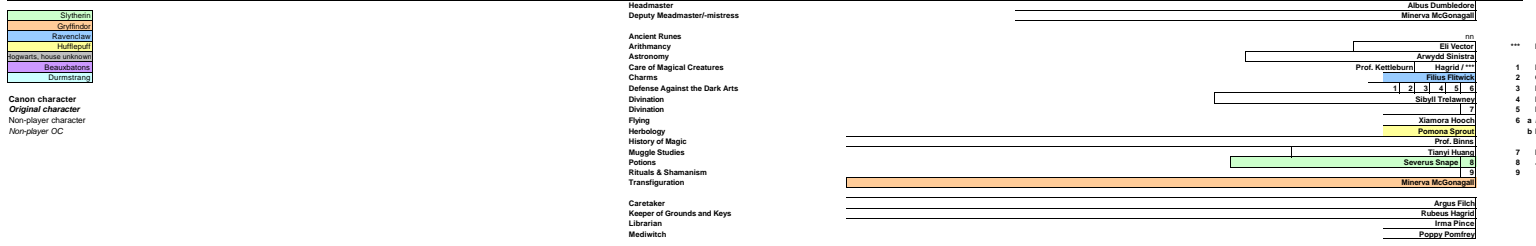

Canon character
Original character
Non-player character
Non-player OC

*** Prof. Grubbly-Plank

1. 1 Prof. Quirell
2. 2 Gilderoy Lockhart
3. 3 Remus Lupin
4. 4 Barty Crouch as "Moody"
5. 5 Dolores Umbridge
6. 6 a Douglas Mortimer
7. b Eugene Nott
8. 7 Firenze
9. 8 Julian Cross
10. 9 Ynez Castillo